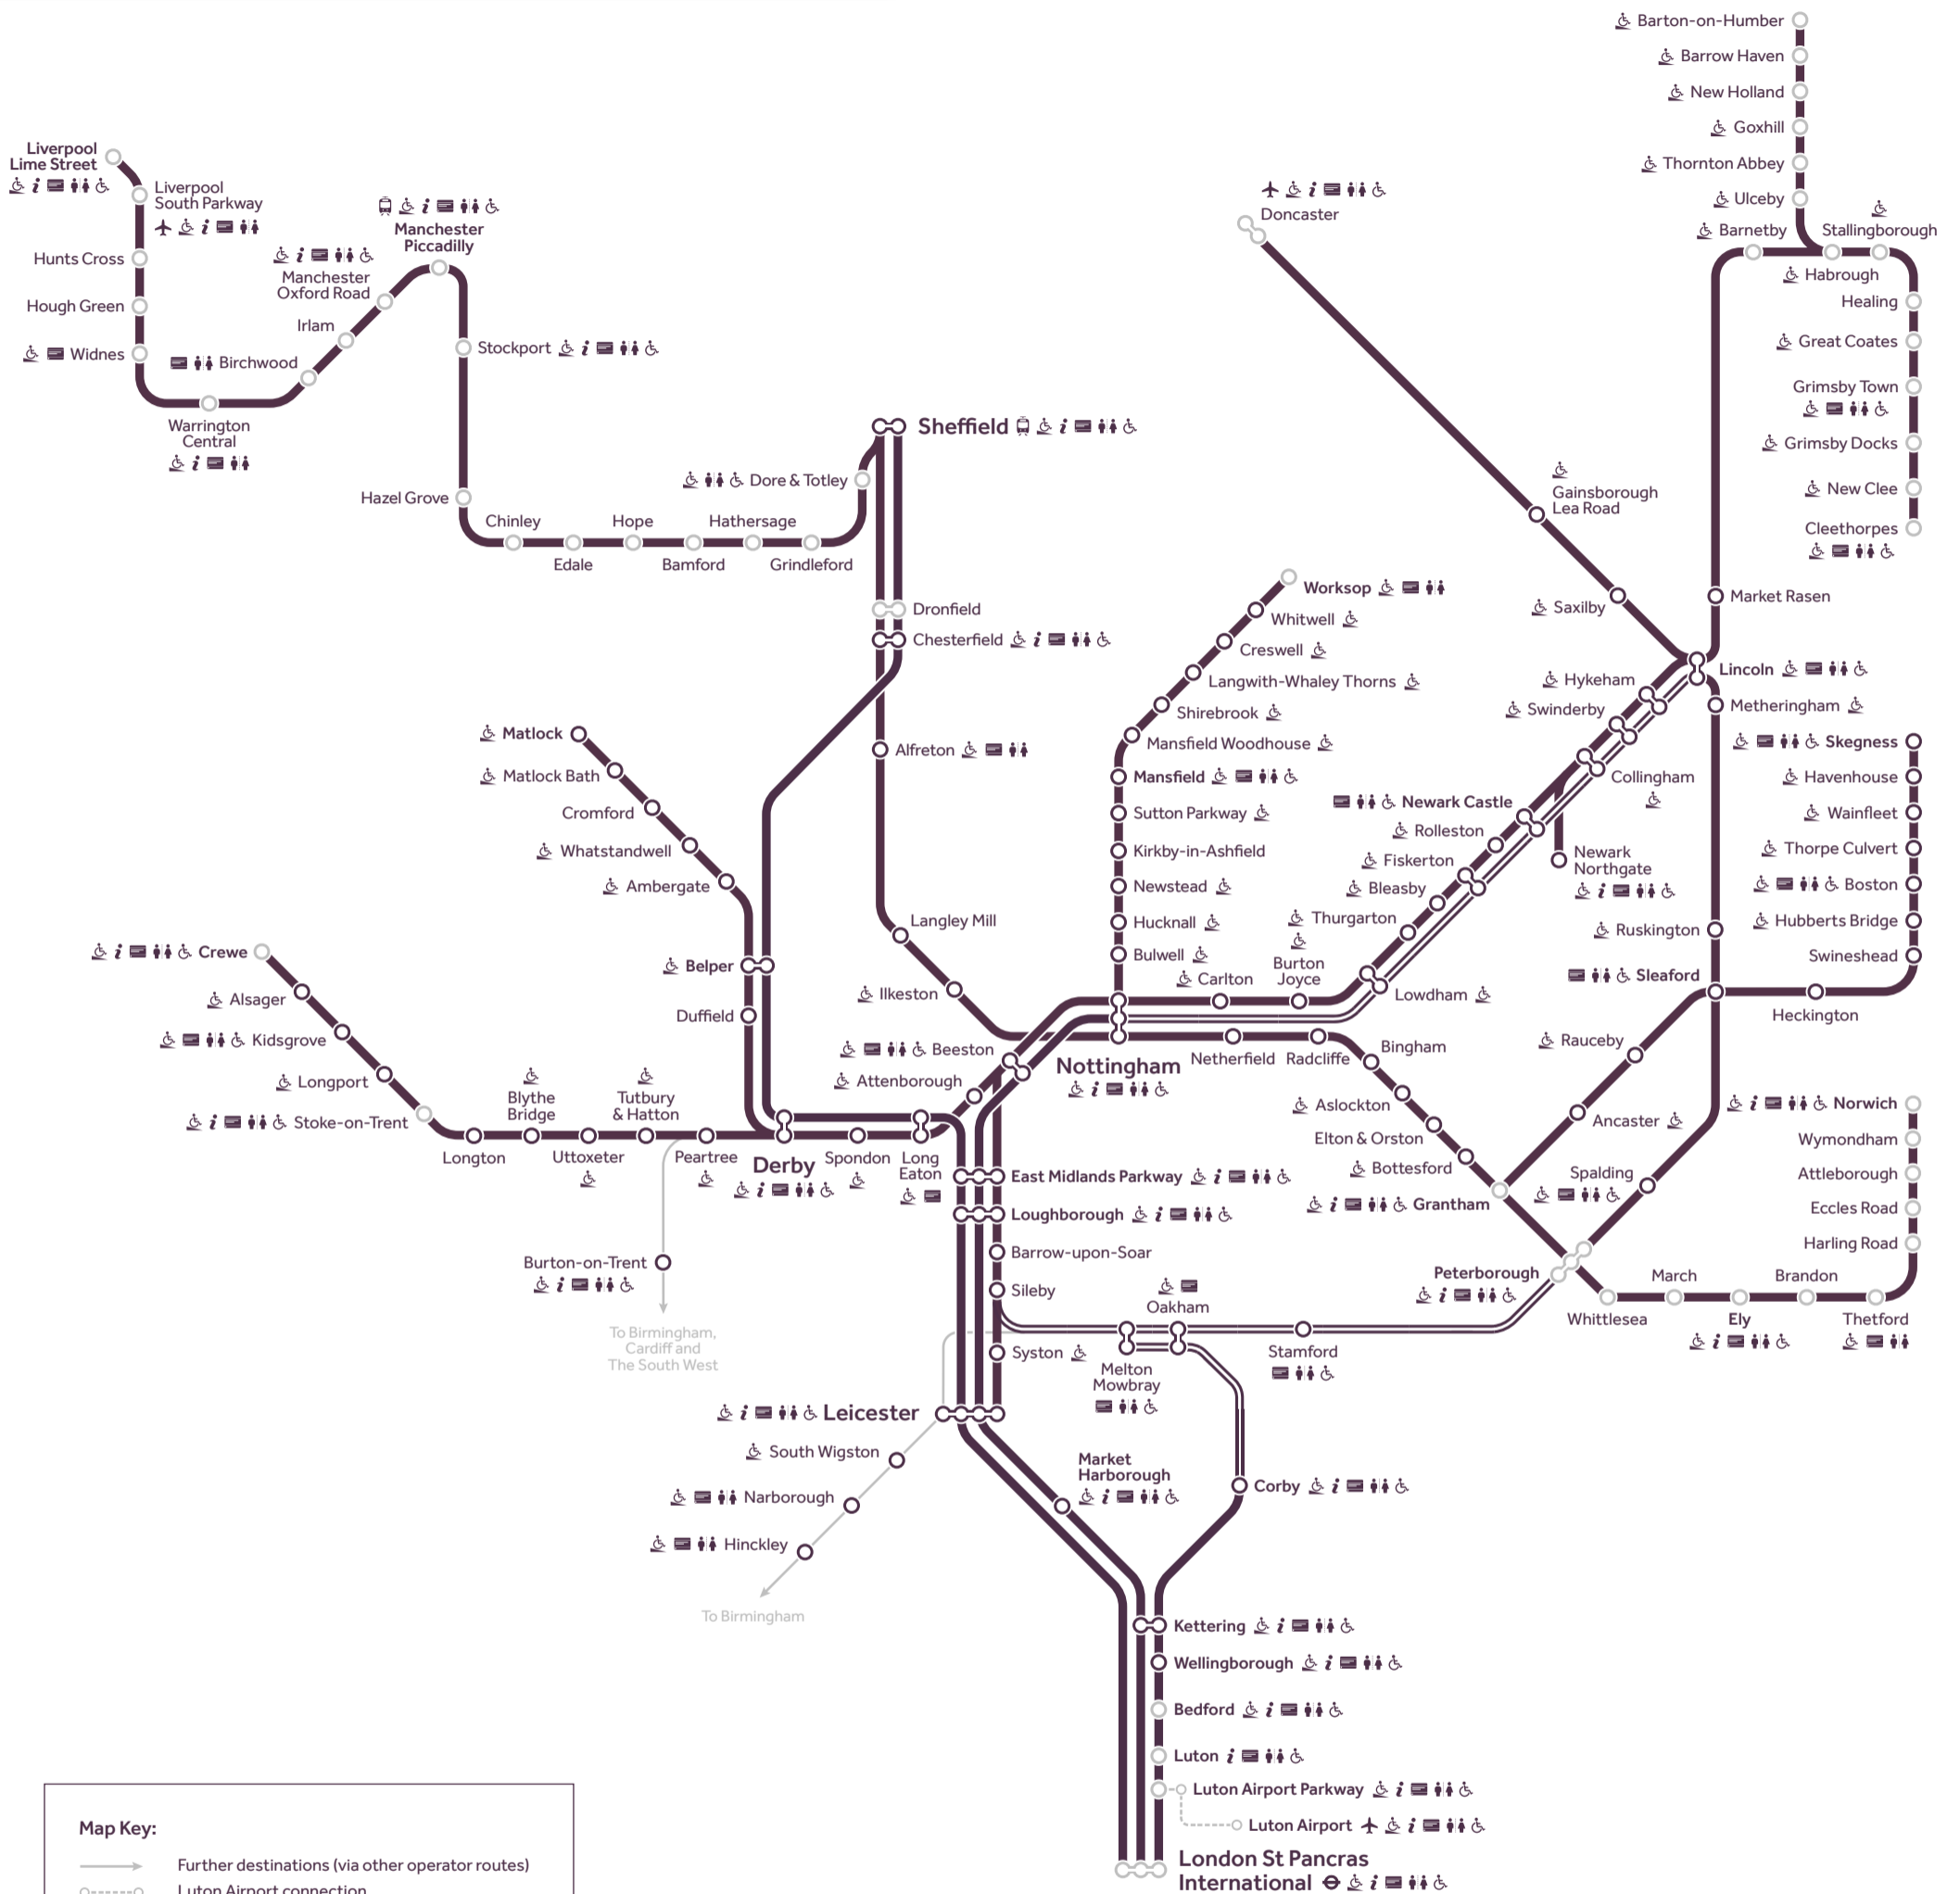

Accessibility Map

The EMR Network

For more information, please contact us or scan/click the QR code to visit the EMR Assisted Travel web page.

📞 03457 125678

✉ contact@eastmidlandsrailway.co.uk

EAST MIDLANDS RAILWAY