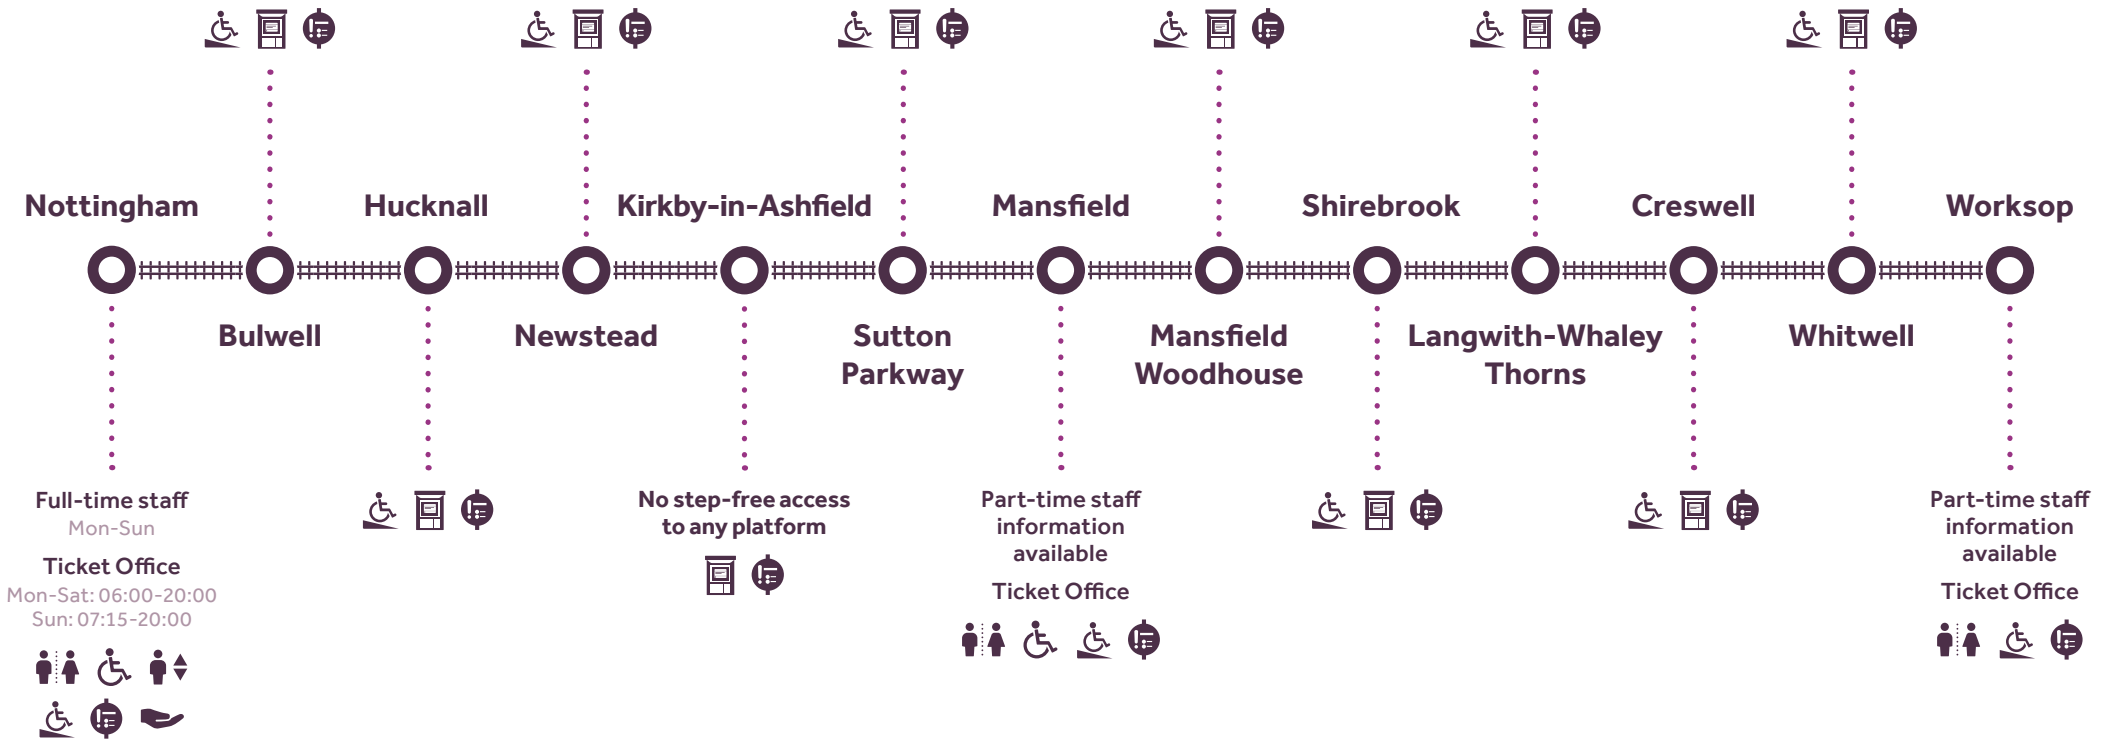

The Robin Hood Line

Accessibility Map

Key: Toilets Accessible Toilets Ticket Machines Step-free Access

Lifts Help Point Passenger assistance provided by station staff

Scan/click the QR code to visit the EMR Assisted Travel web page. For any assistance, please talk to a member of staff or call **03457 125 678**. Lines are open 24/7, with the exception of Christmas Day and Boxing Day.